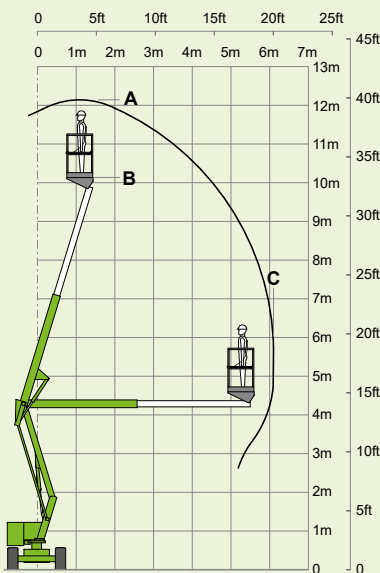

(A) 12.2m
40ft

(B) 10.2m
33ft 6in

(C) 6.1m
20ft

200kg
440lbs

1.1m x 0.65m
3ft 7in x 2ft 2in

(D) 1.9m
6ft 3in

(F) 1.5m
4ft 11in

(J) 4.1m
13ft 5in

3.4km/h
2.1mph

4.2m
13ft 9in

25%
14°

3435kg
7575lbs

Bi-Energy

niftylift

Chalkdell Drive, Shenley Wood,
Milton Keynes, MK5 6GF
England, United Kingdom
+44 1908 223456
sales@niftylift.com
www.niftylift.com

 ISO 9001 QUALITY MANAGEMENT	 ISO 14001 ENVIRONMENTAL MANAGEMENT	 ISO 45001 HEALTH & SAFETY MANAGEMENT
---	--	--