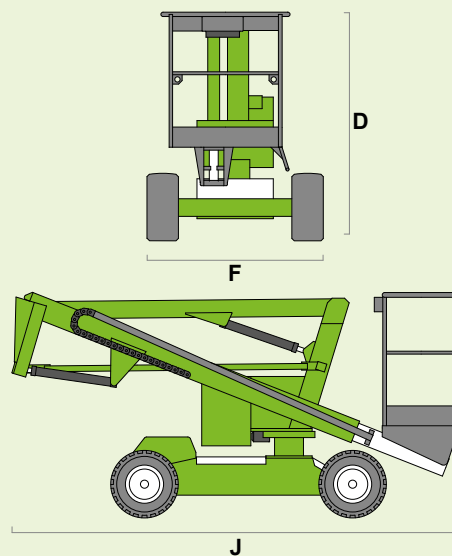

(A) 12.2m
40ft

(B) 10.2m
33ft 6in

(C) 6.1m
20ft

200kg
440lbs

1.1m x 0.65m
3ft 7in x 2ft 2in

(D) 1.9m
6ft 3in

(F) 1.5m
4ft 11in

(J) 4.1m
13ft 5in

3.4km/h
2.1mph

4.2m
13ft 9in

25%
14°

3435kg
7575lbs

Bi-Energy

niftylift

Chalkdell Drive, Shenley Wood,
Milton Keynes, MK5 6GF
England, United Kingdom
+44 1908 223456
sales@niftylift.com
www.niftylift.com

 ISO 9001 QUALITY MANAGEMENT	 ISO 14001 ENVIRONMENTAL MANAGEMENT	 ISO 45001 HEALTH & SAFETY MANAGEMENT
---	--	--