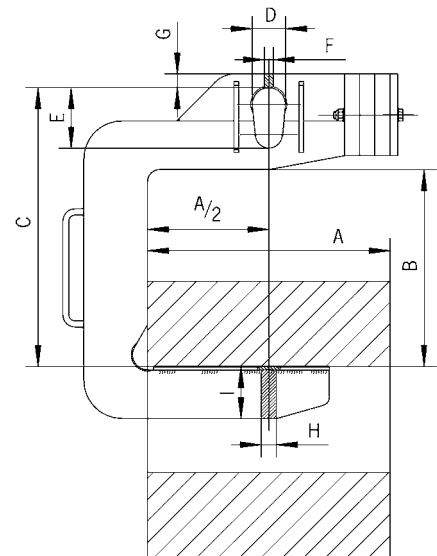

Dimensions TCK

Model	TCK 0,5/300	TCK 0,5/500	TCK 0,5/800	TCK 1,0/300	TCK 1,0/500	TCK 1,0/800	TCK 2,0/300	TCK 2,0/500	TCK 2,0/800	TCK 2,0/1000
Coil width A, mm	300	500	800	300	500	800	300	500	800	1000
Usable height B, mm	400	400	400	450	450	450	500	500	500	500
C, mm	570	580	580	620	630	630	700	700	720	720
D, mm	60	60	60	60	60	60	75	75	75	75
E, mm	120	120	120	120	120	120	150	150	150	150
F, mm	20	20	25	25	20	30	25	30	30	20
G, mm	25	23	23	23	23	23	38	38	38	35
H, mm	20	20	25	20	25	30	25	30	30	40
I, mm	50	65	70	70	80	90	90	110	125	125

Model	TCK 3,0/300	TCK 3,0/500	TCK 3,0/800	TCK 3,0/1000	TCK 5,0/500	TCK 5,0/800	TCK 5,0/1000	TCK 5,0/1250	TCK 7,5/800	TCK 7,5/1000
Coil width A, mm	300	500	800	1000	500	800	1000	1250	800	1000
Usable height B, mm	500	500	500	500	550	550	550	550	600	600
C, mm	700	700	720	720	800	800	820	820	900	900
D, mm	75	75	75	75	100	100	100	100	110	110
E, mm	150	150	150	150	200	200	200	200	220	220
F, mm	30	20	25	20	25	30	30	30	35	35
G, mm	38	40	40	40	45	45	45	45	50	50
H, mm	30	30	40	40	40	50	50	50	50	60
I, mm	105	125	140	155	145	160	180	200	200	200

Model	TCK 7,5/1250	TCK 7,5/1500	TCK 10,0/1000	TCK 10,0/1250	TCK 10,0/1500
Coil width A, mm	1250	1500	1000	1250	1500
Usable height B, mm	600	600	650	650	650
C, mm	900	920	980	1000	1000
D, mm	110	110	130	130	130
E, mm	220	220	250	250	250
F, mm	35	35	40	45	45
G, mm	45	50	50	55	55
H, mm	60	70	70	70	80
I, mm	220	220	220	240	240

TCK specials

with 4/4 length of tines and safety nose on request