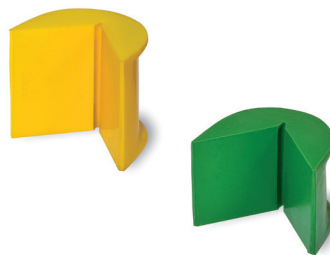

PU-KSE

Edge protection profile

From colour coded polyurethane, extremely abrasive and cut resistant.

Technical data PU-KSE

Model	Art.-No.	Colour mm	For webbing width mm	Width mm
PU-KSE-065	N39160023	green	60	100
PU-KSE-100	N39160024	yellow	90	135
PU-KSE-125	N39160025	grey	120	160
PU-KSE-150	N39160026	red	150	185
PU-KSE-200	N39160027	black	180	225
PU-KSE-300	N39160028	orange	300	330