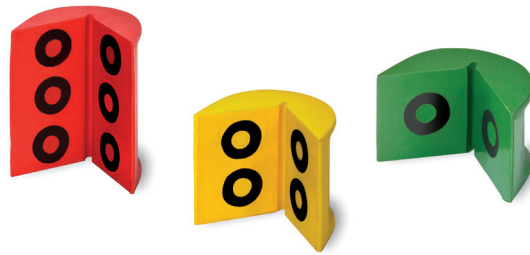

### Edge protection profile with magnets

From colour coded polyurethane, extremely abrasive and cut resistant.

#### Technical data PU-KSE-MAG

Model	Art.-No.	Colour mm	For webbing width mm	Width mm	Number of magnets
PU-KSE-065-MAG	N39160029	green	60	100	2
PU-KSE-100-MAG	N39160030	yellow	90	135	4
PU-KSE-125-MAG	N39160031	grey	120	160	4
PU-KSE-150-MAG	N39160032	red	150	185	4
PU-KSE-200-MAG	N39160033	black	180	225	6
PU-KSE-300-MAG	N39160034	orange	300	330	8

### Edge protection profile

From colour coded polyurethane, extremely abrasive and cut resistant.